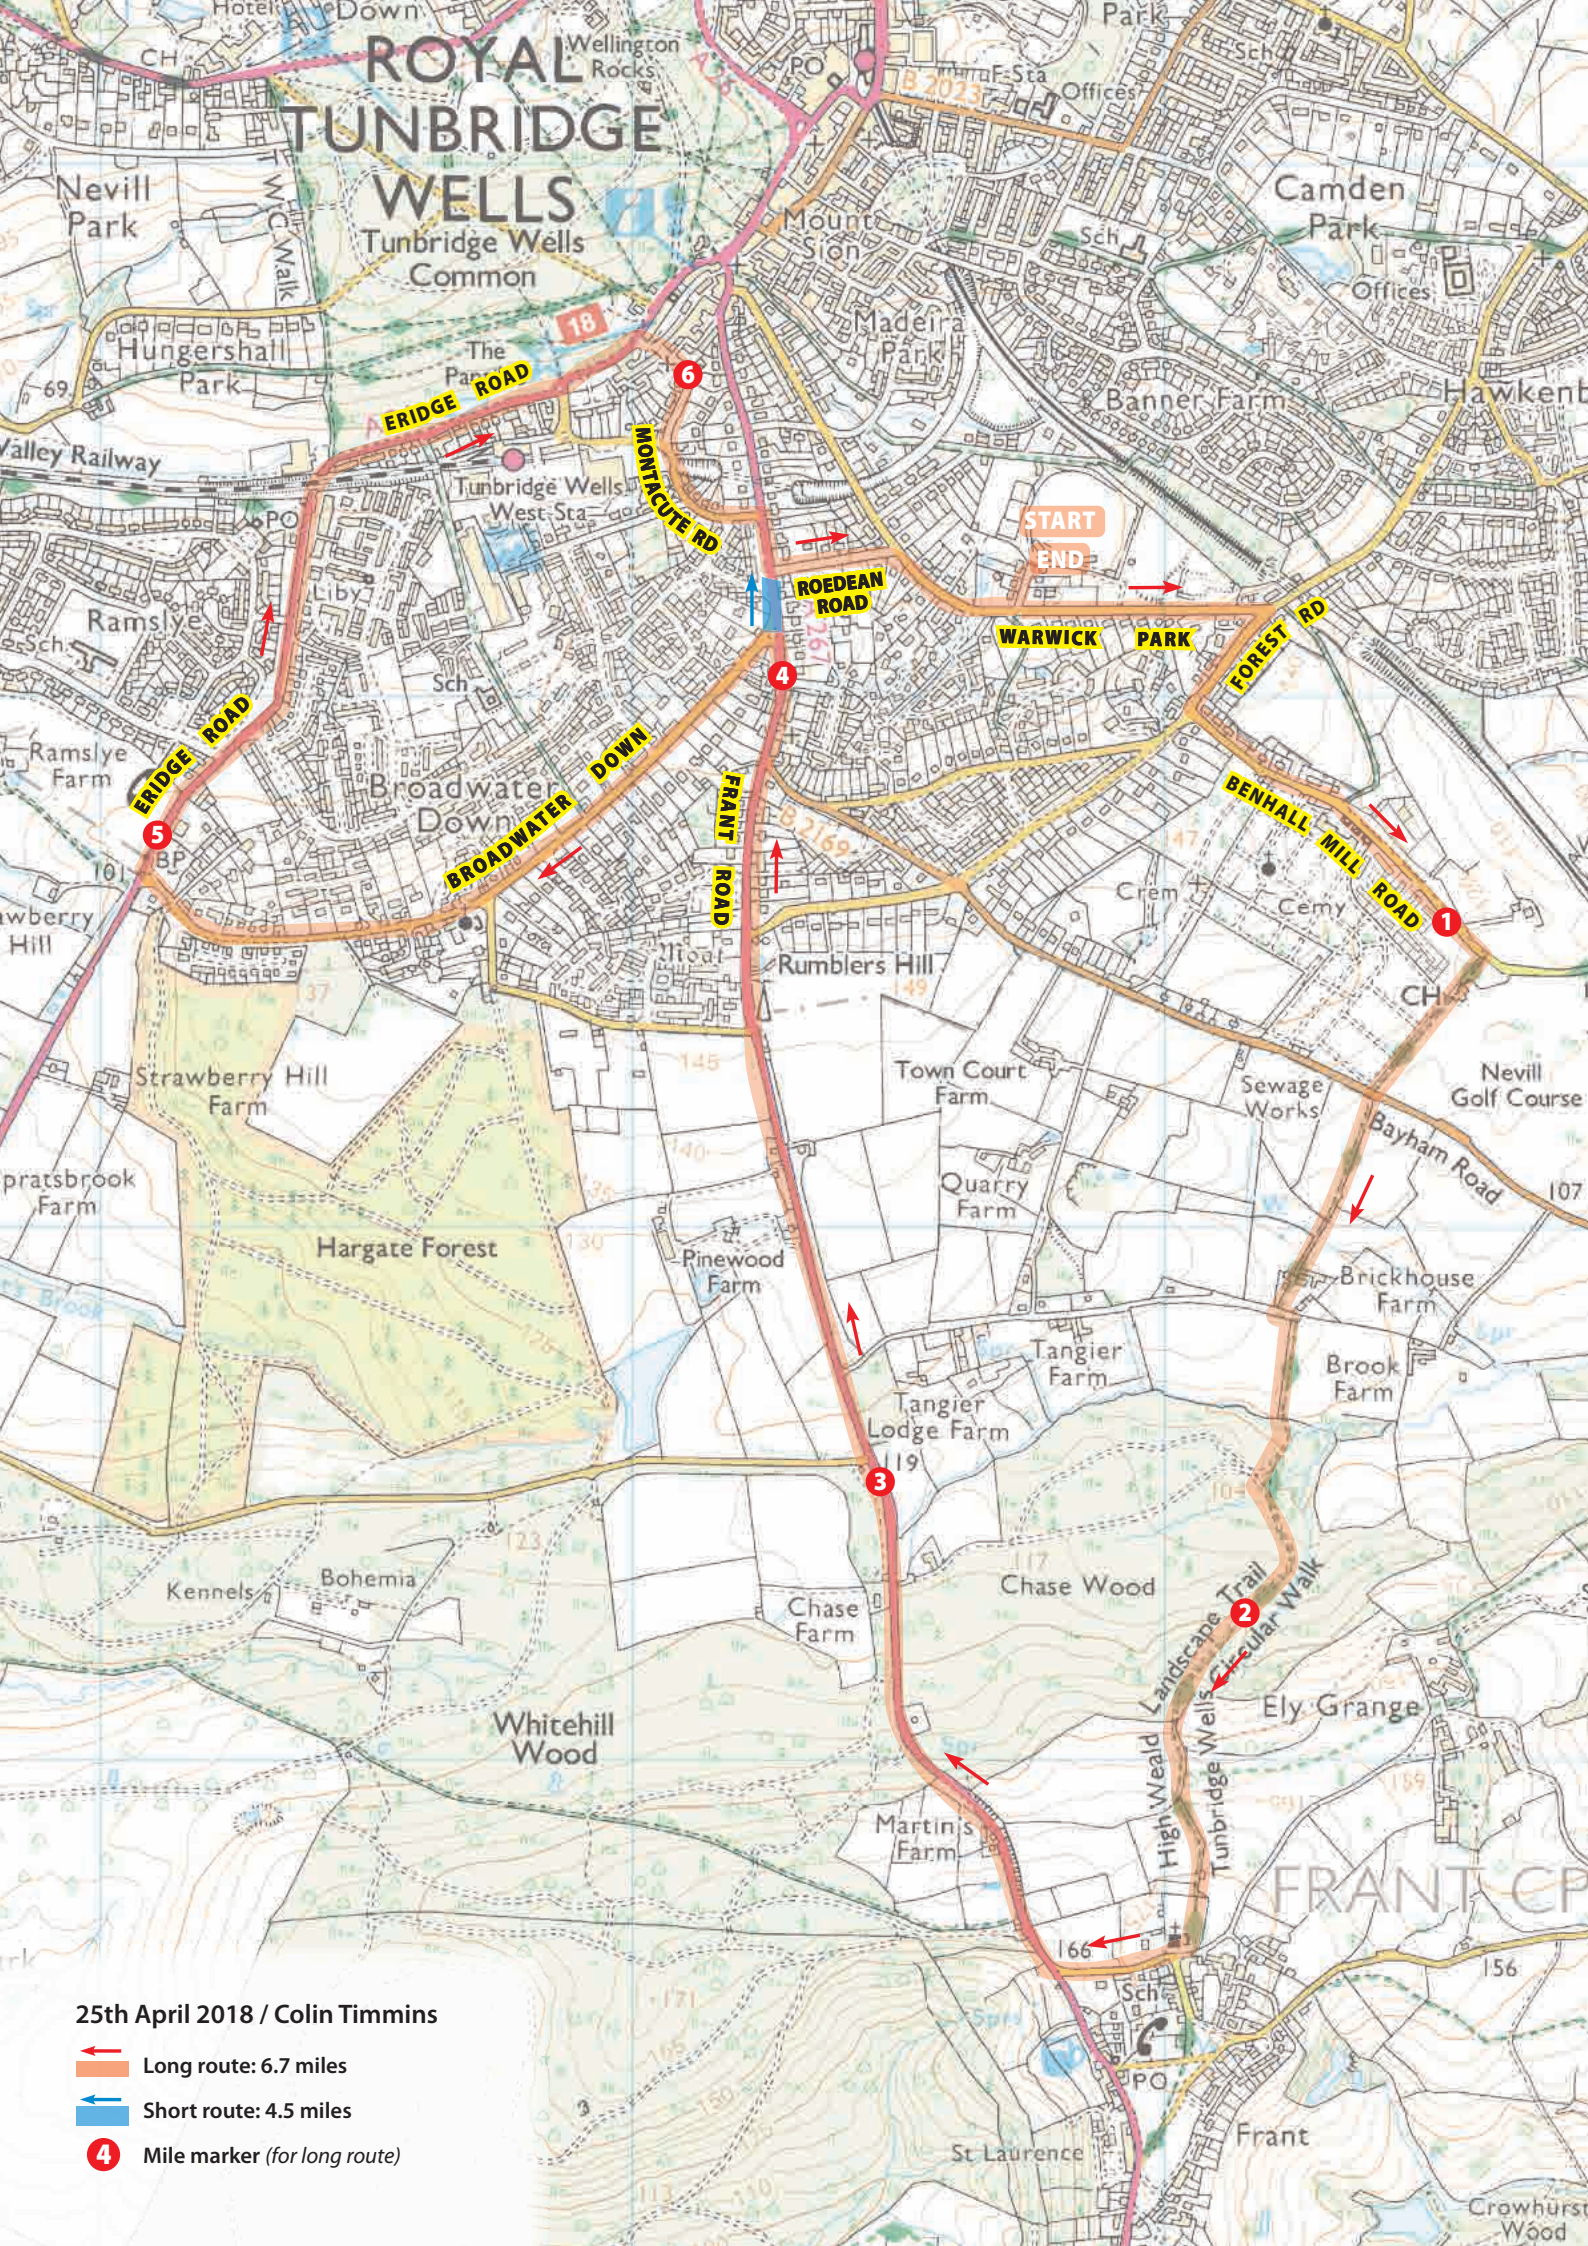

ROYAL TUNBRIDGE WELLS

25th April 2018 / Colin Timmins

-  Long route: 6.7 miles
-  Short route: 4.5 miles
-  Mile marker (for long route)